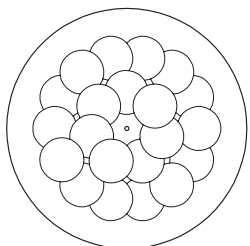

DEWCHANDELIERS

DEWCHANDELIERS

DEW5 | ROUND 

BULBS: 5 x 4W PowerLed-3000 K | 230V/120V
CANOPY: Ø 205mm - H 30mm | smooth polished
WEIGHT: 8,2Kg

DEW5 | SQUARE 

BULBS: 5 x 4W PowerLed-3000 K | 230V/120V
CANOPY: 220mm x 220mm - H 30mm | smooth polished
WEIGHT: 8,5Kg

DEW9 | ROUND 

BULBS: 9 x 4W PowerLed-3000 K | 230V/120V
CANOPY: Ø 495mm- H 40mm | smooth polished
WEIGHT: 18,5Kg

DEW9 | SQUARE 

BULBS: 9 x 4W PowerLed-3000 K | 230V/120V
CANOPY: 495mm x 495mm - H 40mm | smooth polished
WEIGHT: 19,1Kg

DEW14 | ROUND 

BULBS: 14 x 4W PowerLed-3000 K | 230V/120V
CANOPY: Ø 495mm- H 50mm | smooth polished
WEIGHT: 26,6Kg

DEW14 | SQUARE 

BULBS: 14 x 4W PowerLed-3000 K | 230V/120V
CANOPY: 495mm x 495mm- H 50mm | smooth polished
WEIGHT: 27,1Kg

DEW21 | ROUND 

BULBS: 21 x 4W PowerLed-3000 K | 230V/120V
CANOPY: Ø 700mm- H 50mm | smooth polished
WEIGHT: 40,7Kg

DEW21 | SQUARE 

BULBS: 21 x 4W PowerLed-3000 K | 230V/120V
CANOPY: 700mm x 700mm- H 50mm | smooth polished
WEIGHT: 42Kg