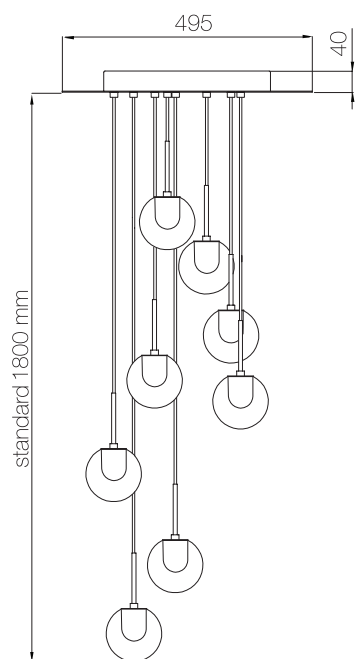

DEWCHANDELIERS

DEWCHANDELIERS

DEW5 | ROUND 

BULBS: 5 x 4W PowerLed-3000 K | 230V/120V
CANOPY: Ø 205mm - H 30mm | smooth polished
WEIGHT: 8,2Kg

DEW5 | SQUARE 

BULBS: 5 x 4W PowerLed-3000 K | 230V/120V
CANOPY: 220mm x 220mm - H 30mm | smooth polished
WEIGHT: 8,5Kg

DEW9 | ROUND 

BULBS: 9 x 4W PowerLed-3000 K | 230V/120V
CANOPY: Ø 495mm- H 40mm | smooth polished
WEIGHT: 18,5Kg

DEW9 | SQUARE 

BULBS: 9 x 4W PowerLed-3000 K | 230V/120V
CANOPY: 495mm x 495mm - H 40mm | smooth polished
WEIGHT: 19,1Kg

DEW14 | ROUND 

BULBS: 14 x 4W PowerLed-3000 K | 230V/120V
CANOPY: Ø 495mm- H 50mm | smooth polished
WEIGHT: 26,6Kg

DEW14 | SQUARE 

BULBS: 14 x 4W PowerLed-3000 K | 230V/120V
CANOPY: 495mm x 495mm- H 50mm | smooth polished
WEIGHT: 27,1Kg

DEW21 | ROUND 

BULBS: 21 x 4W PowerLed-3000 K | 230V/120V
CANOPY: Ø 700mm- H 50mm | smooth polished
WEIGHT: 40,7Kg

DEW21 | SQUARE 

BULBS: 21 x 4W PowerLed-3000 K | 230V/120V
CANOPY: 700mm x 700mm- H 50mm | smooth polished
WEIGHT: 42Kg