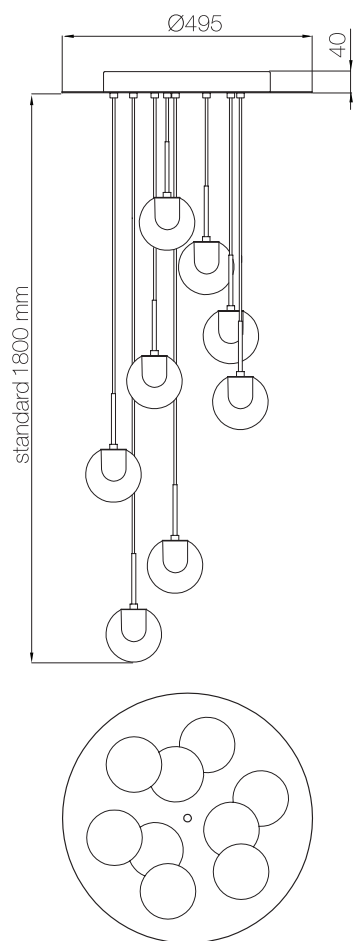

DEWCHANDELIERS

DEWCHANDELIERS

DEW5 | ROUND 

BULBS: 5 x 4W PowerLed-3000 K | 230V/120V
CANOPY: Ø 205mm - H 30mm | smooth polished
WEIGHT: 8,2Kg

DEW5 | SQUARE 

BULBS: 5 x 4W PowerLed-3000 K | 230V/120V
CANOPY: 220mm x 220mm - H 30mm | smooth polished
WEIGHT: 8,5Kg

DEW9 | ROUND 

BULBS: 9 x 4W PowerLed-3000 K | 230V/120V
CANOPY: Ø 495mm- H 40mm | smooth polished
WEIGHT: 18,5Kg

DEW9 | SQUARE 

BULBS: 9 x 4W PowerLed-3000 K | 230V/120V
CANOPY: 495mm x 495mm - H 40mm | smooth polished
WEIGHT: 19,1Kg

DEW14 | ROUND 

BULBS: 14 x 4W PowerLed-3000 K | 230V/120V
CANOPY: Ø 495mm- H 50mm | smooth polished
WEIGHT: 26,6Kg

DEW14 | SQUARE 

BULBS: 14 x 4W PowerLed-3000 K | 230V/120V
CANOPY: 495mm x 495mm- H 50mm | smooth polished
WEIGHT: 27,1Kg

DEW21 | ROUND 

BULBS: 21 x 4W PowerLed-3000 K | 230V/120V
CANOPY: Ø 700mm- H 50mm | smooth polished
WEIGHT: 40,7Kg

DEW21 | SQUARE 

BULBS: 21 x 4W PowerLed-3000 K | 230V/120V
CANOPY: 700mm x 700mm- H 50mm | smooth polished
WEIGHT: 42Kg