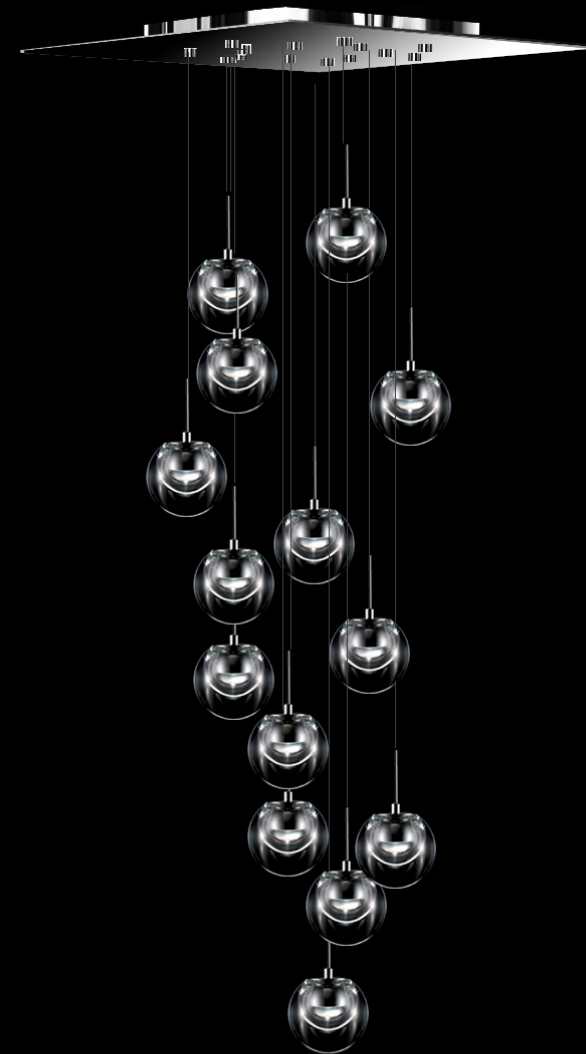

DEWCHANDELIERS

DEWCHANDELIERS

DEW5 | ROUND 

BULBS: 5 x 4W PowerLed-3000 K | 230V/120V
CANOPY: Ø 205mm - H 30mm | smooth polished
WEIGHT: 8,2Kg

DEW5 | SQUARE 

BULBS: 5 x 4W PowerLed-3000 K | 230V/120V
CANOPY: 220mm x 220mm - H 30mm | smooth polished
WEIGHT: 8,5Kg

DEW9 | ROUND 

BULBS: 9 x 4W PowerLed-3000 K | 230V/120V
CANOPY: Ø 495mm- H 40mm | smooth polished
WEIGHT: 18,5Kg

DEW9 | SQUARE 

BULBS: 9 x 4W PowerLed-3000 K | 230V/120V
CANOPY: 495mm x 495mm - H 40mm | smooth polished
WEIGHT: 19,1Kg

DEW14 | ROUND 

BULBS: 14 x 4W PowerLed-3000 K | 230V/120V
CANOPY: Ø 495mm- H 50mm | smooth polished
WEIGHT: 26,6Kg

DEW14 | SQUARE 

BULBS: 14 x 4W PowerLed-3000 K | 230V/120V
CANOPY: 495mm x 495mm- H 50mm | smooth polished
WEIGHT: 27,1Kg

DEW21 | ROUND 

BULBS: 21 x 4W PowerLed-3000 K | 230V/120V
CANOPY: Ø 700mm- H 50mm | smooth polished
WEIGHT: 40,7Kg

DEW21 | SQUARE 

BULBS: 21 x 4W PowerLed-3000 K | 230V/120V
CANOPY: 700mm x 700mm- H 50mm | smooth polished
WEIGHT: 42Kg