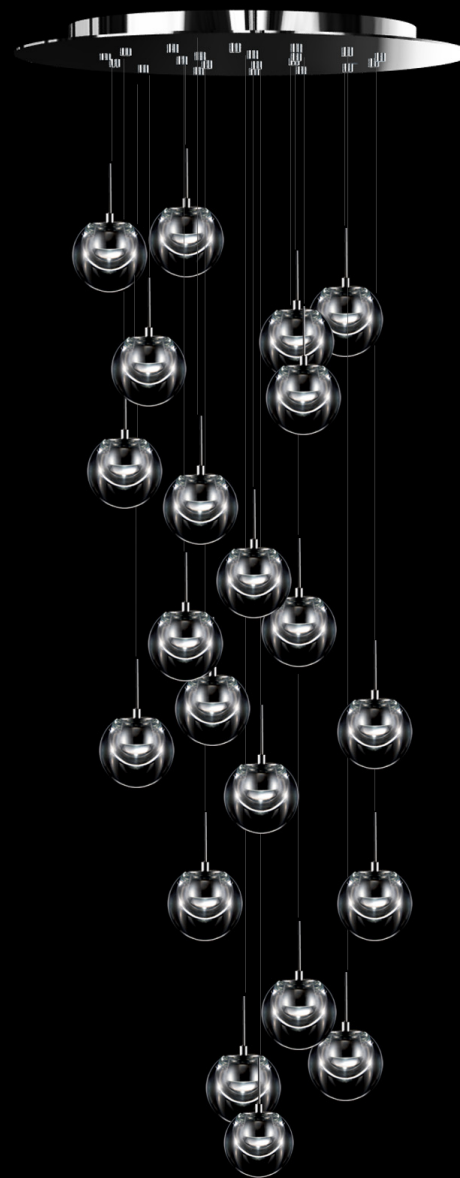

DEWCHANDELIERS

DEWCHANDELIERS

DEW5 | ROUND 

BULBS: 5 x 4W PowerLed-3000 K | 230V/120V
CANOPY: Ø 205mm - H 30mm | smooth polished
WEIGHT: 8,2Kg

DEW5 | SQUARE 

BULBS: 5 x 4W PowerLed-3000 K | 230V/120V
CANOPY: 220mm x 220mm - H 30mm | smooth polished
WEIGHT: 8,5Kg

DEW9 | ROUND 

BULBS: 9 x 4W PowerLed-3000 K | 230V/120V
CANOPY: Ø 495mm- H 40mm | smooth polished
WEIGHT: 18,5Kg

DEW9 | SQUARE 

BULBS: 9 x 4W PowerLed-3000 K | 230V/120V
CANOPY: 495mm x 495mm - H 40mm | smooth polished
WEIGHT: 19,1Kg

DEW14 | ROUND 

BULBS: 14 x 4W PowerLed-3000 K | 230V/120V
CANOPY: Ø 495mm- H 50mm | smooth polished
WEIGHT: 26,6Kg

DEW14 | SQUARE 

BULBS: 14 x 4W PowerLed-3000 K | 230V/120V
CANOPY: 495mm x 495mm- H 50mm | smooth polished
WEIGHT: 27,1Kg

DEW21 | ROUND 

BULBS: 21 x 4W PowerLed-3000 K | 230V/120V
CANOPY: Ø 700mm- H 50mm | smooth polished
WEIGHT: 40,7Kg

DEW21 | SQUARE 

BULBS: 21 x 4W PowerLed-3000 K | 230V/120V
CANOPY: 700mm x 700mm- H 50mm | smooth polished
WEIGHT: 42Kg