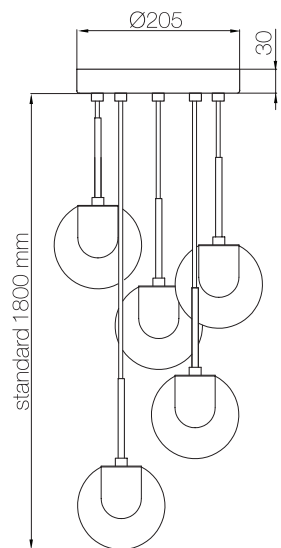

DEWCHANDELIERS

DEWCHANDELIERS

DEW5 | ROUND 

BULBS: 5 x 4W PowerLed-3000 K | 230V/120V
CANOPY: Ø 205mm - H 30mm | smooth polished
WEIGHT: 8,2Kg

DEW5 | SQUARE 

BULBS: 5 x 4W PowerLed-3000 K | 230V/120V
CANOPY: 220mm x 220mm - H 30mm | smooth polished
WEIGHT: 8,5Kg

DEW9 | ROUND 

BULBS: 9 x 4W PowerLed-3000 K | 230V/120V
CANOPY: Ø 495mm- H 40mm | smooth polished
WEIGHT: 18,5Kg

DEW9 | SQUARE 

BULBS: 9 x 4W PowerLed-3000 K | 230V/120V
CANOPY: 495mm x 495mm - H 40mm | smooth polished
WEIGHT: 19,1Kg

DEW14 | ROUND 

BULBS: 14 x 4W PowerLed-3000 K | 230V/120V
CANOPY: Ø 495mm- H 50mm | smooth polished
WEIGHT: 26,6Kg

DEW14 | SQUARE 

BULBS: 14 x 4W PowerLed-3000 K | 230V/120V
CANOPY: 495mm x 495mm- H 50mm | smooth polished
WEIGHT: 27,1Kg

DEW21 | ROUND 

BULBS: 21 x 4W PowerLed-3000 K | 230V/120V
CANOPY: Ø 700mm- H 50mm | smooth polished
WEIGHT: 40,7Kg

DEW21 | SQUARE 

BULBS: 21 x 4W PowerLed-3000 K | 230V/120V
CANOPY: 700mm x 700mm- H 50mm | smooth polished
WEIGHT: 42Kg