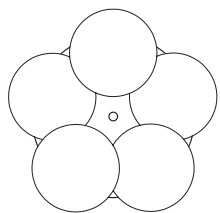

DEWCHANDELIERS

DEWCHANDELIERS

DEW5 | ROUND 

BULBS: 5 x 4W PowerLed-3000 K | 230V/120V
CANOPY: Ø 205mm - H 30mm | smooth polished
WEIGHT: 8,2Kg

DEW5 | SQUARE 

BULBS: 5 x 4W PowerLed-3000 K | 230V/120V
CANOPY: 220mm x 220mm - H 30mm | smooth polished
WEIGHT: 8,5Kg

DEW9 | ROUND 

BULBS: 9 x 4W PowerLed-3000 K | 230V/120V
CANOPY: Ø 495mm- H 40mm | smooth polished
WEIGHT: 18,5Kg

DEW9 | SQUARE 

BULBS: 9 x 4W PowerLed-3000 K | 230V/120V
CANOPY: 495mm x 495mm - H 40mm | smooth polished
WEIGHT: 19,1Kg

DEW14 | ROUND 

BULBS: 14 x 4W PowerLed-3000 K | 230V/120V
CANOPY: Ø 495mm- H 50mm | smooth polished
WEIGHT: 26,6Kg

DEW14 | SQUARE 

BULBS: 14 x 4W PowerLed-3000 K | 230V/120V
CANOPY: 495mm x 495mm- H 50mm | smooth polished
WEIGHT: 27,1Kg

DEW21 | ROUND 

BULBS: 21 x 4W PowerLed-3000 K | 230V/120V
CANOPY: Ø 700mm- H 50mm | smooth polished
WEIGHT: 40,7Kg

DEW21 | SQUARE 

BULBS: 21 x 4W PowerLed-3000 K | 230V/120V
CANOPY: 700mm x 700mm- H 50mm | smooth polished
WEIGHT: 42Kg