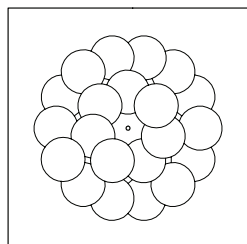

DEWCHANDELIERS

DEWCHANDELIERS

DEW5 | ROUND 

BULBS: 5 x 4W PowerLed-3000 K | 230V/120V
CANOPY: Ø 205mm - H 30mm | smooth polished
WEIGHT: 8,2Kg

DEW5 | SQUARE 

BULBS: 5 x 4W PowerLed-3000 K | 230V/120V
CANOPY: 220mm x 220mm - H 30mm | smooth polished
WEIGHT: 8,5Kg

DEW9 | ROUND 

BULBS: 9 x 4W PowerLed-3000 K | 230V/120V
CANOPY: Ø 495mm- H 40mm | smooth polished
WEIGHT: 18,5Kg

DEW9 | SQUARE 

BULBS: 9 x 4W PowerLed-3000 K | 230V/120V
CANOPY: 495mm x 495mm - H 40mm | smooth polished
WEIGHT: 19,1Kg

DEW14 | ROUND 

BULBS: 14 x 4W PowerLed-3000 K | 230V/120V
CANOPY: Ø 495mm- H 50mm | smooth polished
WEIGHT: 26,6Kg

DEW14 | SQUARE 

BULBS: 14 x 4W PowerLed-3000 K | 230V/120V
CANOPY: 495mm x 495mm- H 50mm | smooth polished
WEIGHT: 27,1Kg

DEW21 | ROUND 

BULBS: 21 x 4W PowerLed-3000 K | 230V/120V
CANOPY: Ø 700mm- H 50mm | smooth polished
WEIGHT: 40,7Kg

DEW21 | SQUARE 

BULBS: 21 x 4W PowerLed-3000 K | 230V/120V
CANOPY: 700mm x 700mm- H 50mm | smooth polished
WEIGHT: 42Kg