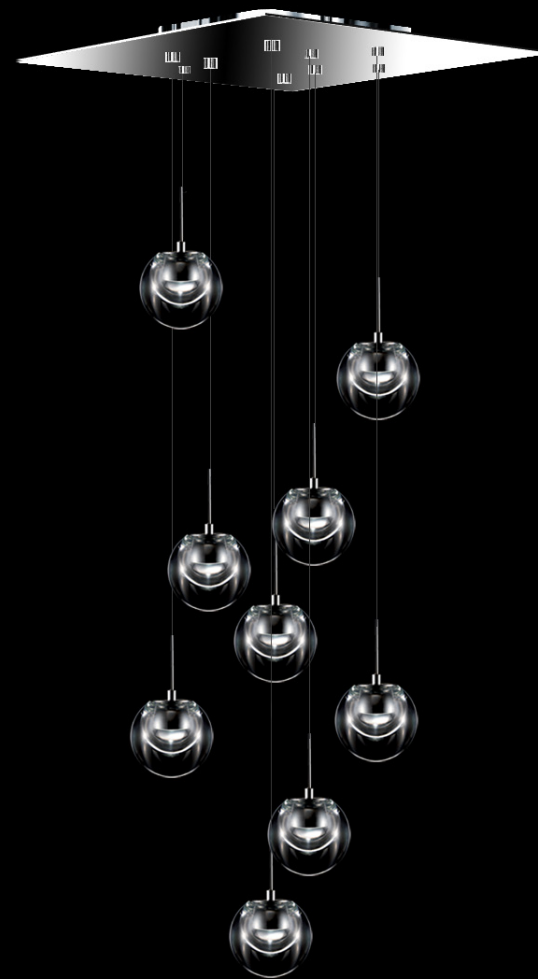

DEWCHANDELIERS

DEWCHANDELIERS

DEW5 | ROUND 

BULBS: 5 x 4W PowerLed-3000 K | 230V/120V
CANOPY: Ø 205mm - H 30mm | smooth polished
WEIGHT: 8,2Kg

DEW5 | SQUARE 

BULBS: 5 x 4W PowerLed-3000 K | 230V/120V
CANOPY: 220mm x 220mm - H 30mm | smooth polished
WEIGHT: 8,5Kg

DEW9 | ROUND 

BULBS: 9 x 4W PowerLed-3000 K | 230V/120V
CANOPY: Ø 495mm- H 40mm | smooth polished
WEIGHT: 18,5Kg

DEW9 | SQUARE 

BULBS: 9 x 4W PowerLed-3000 K | 230V/120V
CANOPY: 495mm x 495mm - H 40mm | smooth polished
WEIGHT: 19,1Kg

DEW14 | ROUND 

BULBS: 14 x 4W PowerLed-3000 K | 230V/120V
CANOPY: Ø 495mm- H 50mm | smooth polished
WEIGHT: 26,6Kg

DEW14 | SQUARE 

BULBS: 14 x 4W PowerLed-3000 K | 230V/120V
CANOPY: 495mm x 495mm- H 50mm | smooth polished
WEIGHT: 27,1Kg

DEW21 | ROUND 

BULBS: 21 x 4W PowerLed-3000 K | 230V/120V
CANOPY: Ø 700mm- H 50mm | smooth polished
WEIGHT: 40,7Kg

DEW21 | SQUARE 

BULBS: 21 x 4W PowerLed-3000 K | 230V/120V
CANOPY: 700mm x 700mm- H 50mm | smooth polished
WEIGHT: 42Kg