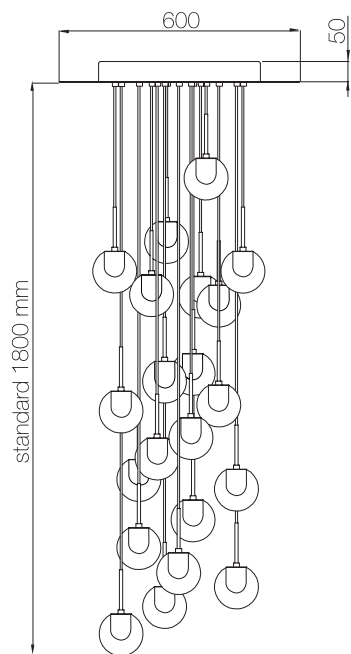

DEWCHANDELIERS

DEWCHANDELIERS

DEW5 | ROUND 

BULBS: 5 x 4W PowerLed-3000 K | 230V/120V
CANOPY: Ø 205mm - H 30mm | smooth polished
WEIGHT: 8,2Kg

DEW5 | SQUARE 

BULBS: 5 x 4W PowerLed-3000 K | 230V/120V
CANOPY: 220mm x 220mm - H 30mm | smooth polished
WEIGHT: 8,5Kg

DEW9 | ROUND 

BULBS: 9 x 4W PowerLed-3000 K | 230V/120V
CANOPY: Ø 495mm- H 40mm | smooth polished
WEIGHT: 18,5Kg

DEW9 | SQUARE 

BULBS: 9 x 4W PowerLed-3000 K | 230V/120V
CANOPY: 495mm x 495mm - H 40mm | smooth polished
WEIGHT: 19,1Kg

DEW14 | ROUND 

BULBS: 14 x 4W PowerLed-3000 K | 230V/120V
CANOPY: Ø 495mm- H 50mm | smooth polished
WEIGHT: 26,6Kg

DEW14 | SQUARE 

BULBS: 14 x 4W PowerLed-3000 K | 230V/120V
CANOPY: 495mm x 495mm- H 50mm | smooth polished
WEIGHT: 27,1Kg

DEW21 | ROUND 

BULBS: 21 x 4W PowerLed-3000 K | 230V/120V
CANOPY: Ø 700mm- H 50mm | smooth polished
WEIGHT: 40,7Kg

DEW21 | SQUARE 

BULBS: 21 x 4W PowerLed-3000 K | 230V/120V
CANOPY: 700mm x 700mm- H 50mm | smooth polished
WEIGHT: 42Kg