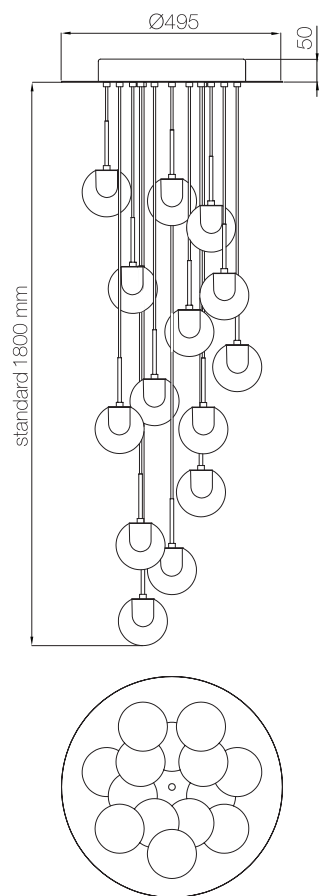

DEWCHANDELIERS

DEWCHANDELIERS

DEW5 | ROUND 

BULBS: 5 x 4W PowerLed-3000 K | 230V/120V
CANOPY: Ø 205mm - H 30mm | smooth polished
WEIGHT: 8,2Kg

DEW5 | SQUARE 

BULBS: 5 x 4W PowerLed-3000 K | 230V/120V
CANOPY: 220mm x 220mm - H 30mm | smooth polished
WEIGHT: 8,5Kg

DEW9 | ROUND 

BULBS: 9 x 4W PowerLed-3000 K | 230V/120V
CANOPY: Ø 495mm- H 40mm | smooth polished
WEIGHT: 18,5Kg

DEW9 | SQUARE 

BULBS: 9 x 4W PowerLed-3000 K | 230V/120V
CANOPY: 495mm x 495mm - H 40mm | smooth polished
WEIGHT: 19,1Kg

DEW14 | ROUND 

BULBS: 14 x 4W PowerLed-3000 K | 230V/120V
CANOPY: Ø 495mm- H 50mm | smooth polished
WEIGHT: 26,6Kg

DEW14 | SQUARE 

BULBS: 14 x 4W PowerLed-3000 K | 230V/120V
CANOPY: 495mm x 495mm- H 50mm | smooth polished
WEIGHT: 27,1Kg

DEW21 | ROUND 

BULBS: 21 x 4W PowerLed-3000 K | 230V/120V
CANOPY: Ø 700mm- H 50mm | smooth polished
WEIGHT: 40,7Kg

DEW21 | SQUARE 

BULBS: 21 x 4W PowerLed-3000 K | 230V/120V
CANOPY: 700mm x 700mm- H 50mm | smooth polished
WEIGHT: 42Kg