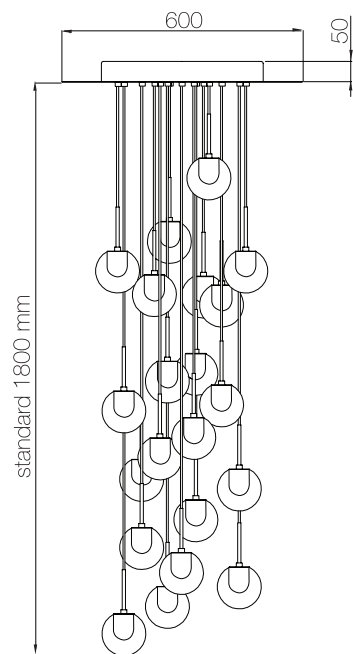

DEWCHANDELIERS

DEWCHANDELIERS

DEW5 | ROUND 

BULBS: 5 x 4W PowerLed-3000 K | 230V/120V
CANOPY: Ø 205mm - H 30mm | smooth polished
WEIGHT: 8,2Kg

DEW5 | SQUARE 

BULBS: 5 x 4W PowerLed-3000 K | 230V/120V
CANOPY: 220mm x 220mm - H 30mm | smooth polished
WEIGHT: 8,5Kg

DEW9 | ROUND 

BULBS: 9 x 4W PowerLed-3000 K | 230V/120V
CANOPY: Ø 495mm- H 40mm | smooth polished
WEIGHT: 18,5Kg

DEW9 | SQUARE 

BULBS: 9 x 4W PowerLed-3000 K | 230V/120V
CANOPY: 495mm x 495mm - H 40mm | smooth polished
WEIGHT: 19,1Kg

DEW14 | ROUND 

BULBS: 14 x 4W PowerLed-3000 K | 230V/120V
CANOPY: Ø 495mm- H 50mm | smooth polished
WEIGHT: 26,6Kg

DEW14 | SQUARE 

BULBS: 14 x 4W PowerLed-3000 K | 230V/120V
CANOPY: 495mm x 495mm- H 50mm | smooth polished
WEIGHT: 27,1Kg

DEW21 | ROUND 

BULBS: 21 x 4W PowerLed-3000 K | 230V/120V
CANOPY: Ø 700mm- H 50mm | smooth polished
WEIGHT: 40,7Kg

DEW21 | SQUARE 

BULBS: 21 x 4W PowerLed-3000 K | 230V/120V
CANOPY: 700mm x 700mm- H 50mm | smooth polished
WEIGHT: 42Kg