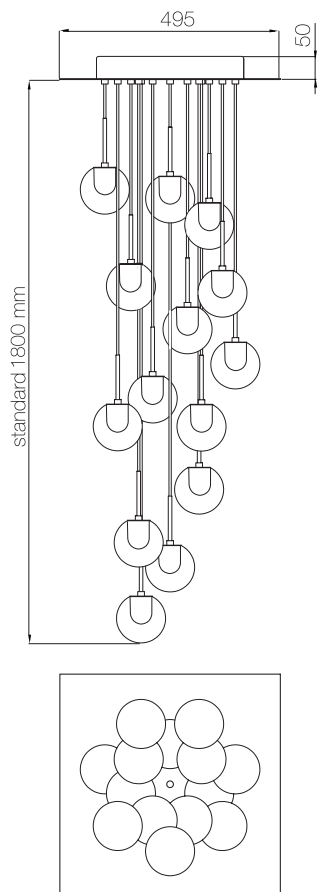

DEWCHANDELIERS

DEWCHANDELIERS

DEW5 | ROUND 

BULBS: 5 x 4W PowerLed-3000 K | 230V/120V
CANOPY: Ø 205mm - H 30mm | smooth polished
WEIGHT: 8,2Kg

DEW5 | SQUARE 

BULBS: 5 x 4W PowerLed-3000 K | 230V/120V
CANOPY: 220mm x 220mm - H 30mm | smooth polished
WEIGHT: 8,5Kg

DEW9 | ROUND 

BULBS: 9 x 4W PowerLed-3000 K | 230V/120V
CANOPY: Ø 495mm- H 40mm | smooth polished
WEIGHT: 18,5Kg

DEW9 | SQUARE 

BULBS: 9 x 4W PowerLed-3000 K | 230V/120V
CANOPY: 495mm x 495mm - H 40mm | smooth polished
WEIGHT: 19,1Kg

DEW14 | ROUND 

BULBS: 14 x 4W PowerLed-3000 K | 230V/120V
CANOPY: Ø 495mm- H 50mm | smooth polished
WEIGHT: 26,6Kg

DEW14 | SQUARE 

BULBS: 14 x 4W PowerLed-3000 K | 230V/120V
CANOPY: 495mm x 495mm- H 50mm | smooth polished
WEIGHT: 27,1Kg

DEW21 | ROUND 

BULBS: 21 x 4W PowerLed-3000 K | 230V/120V
CANOPY: Ø 700mm- H 50mm | smooth polished
WEIGHT: 40,7Kg

DEW21 | SQUARE 

BULBS: 21 x 4W PowerLed-3000 K | 230V/120V
CANOPY: 700mm x 700mm- H 50mm | smooth polished
WEIGHT: 42Kg