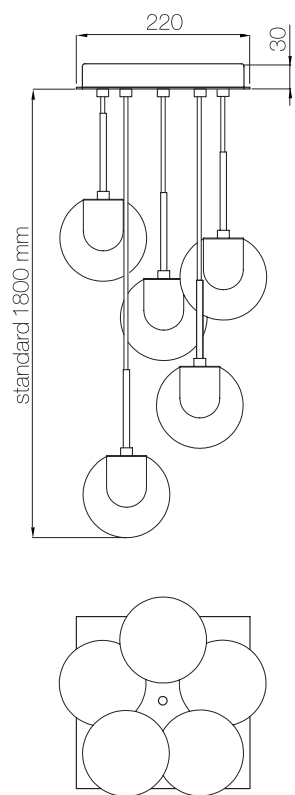

DEWCHANDELIERS

DEWCHANDELIERS

DEW5 | ROUND 

BULBS: 5 x 4W PowerLed-3000 K | 230V/120V
CANOPY: Ø 205mm - H 30mm | smooth polished
WEIGHT: 8,2Kg

DEW5 | SQUARE 

BULBS: 5 x 4W PowerLed-3000 K | 230V/120V
CANOPY: 220mm x 220mm - H 30mm | smooth polished
WEIGHT: 8,5Kg

DEW9 | ROUND 

BULBS: 9 x 4W PowerLed-3000 K | 230V/120V
CANOPY: Ø 495mm- H 40mm | smooth polished
WEIGHT: 18,5Kg

DEW9 | SQUARE 

BULBS: 9 x 4W PowerLed-3000 K | 230V/120V
CANOPY: 495mm x 495mm - H 40mm | smooth polished
WEIGHT: 19,1Kg

DEW14 | ROUND 

BULBS: 14 x 4W PowerLed-3000 K | 230V/120V
CANOPY: Ø 495mm- H 50mm | smooth polished
WEIGHT: 26,6Kg

DEW14 | SQUARE 

BULBS: 14 x 4W PowerLed-3000 K | 230V/120V
CANOPY: 495mm x 495mm- H 50mm | smooth polished
WEIGHT: 27,1Kg

DEW21 | ROUND 

BULBS: 21 x 4W PowerLed-3000 K | 230V/120V
CANOPY: Ø 700mm- H 50mm | smooth polished
WEIGHT: 40,7Kg

DEW21 | SQUARE 

BULBS: 21 x 4W PowerLed-3000 K | 230V/120V
CANOPY: 700mm x 700mm- H 50mm | smooth polished
WEIGHT: 42Kg