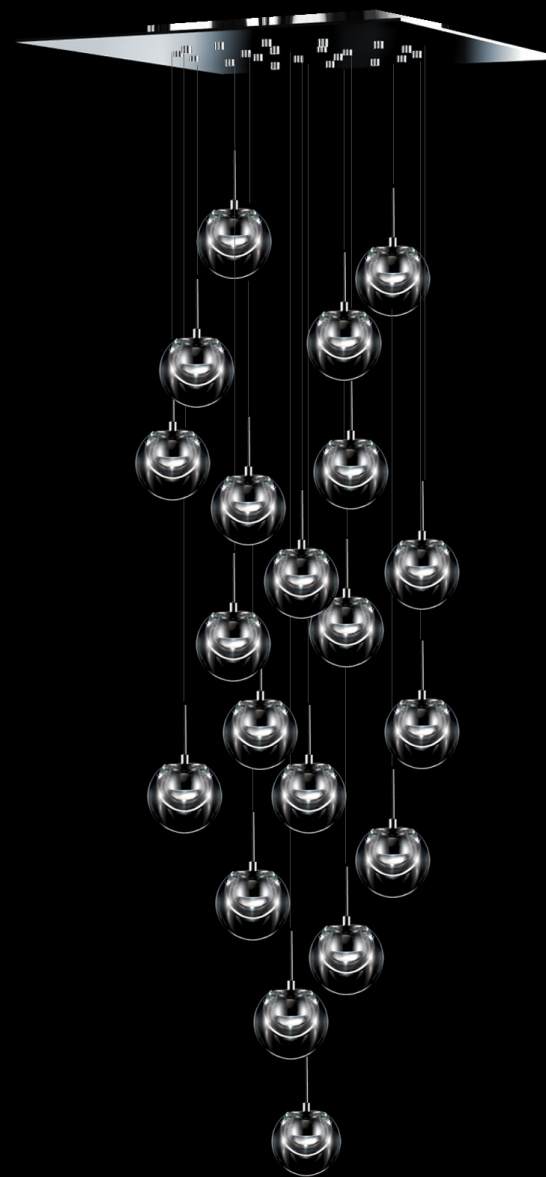

DEWCHANDELIERS

DEWCHANDELIERS

DEW5 | ROUND 

BULBS: 5 x 4W PowerLed-3000 K | 230V/120V
CANOPY: Ø 205mm - H 30mm | smooth polished
WEIGHT: 8,2Kg

DEW5 | SQUARE 

BULBS: 5 x 4W PowerLed-3000 K | 230V/120V
CANOPY: 220mm x 220mm - H 30mm | smooth polished
WEIGHT: 8,5Kg

DEW9 | ROUND 

BULBS: 9 x 4W PowerLed-3000 K | 230V/120V
CANOPY: Ø 495mm- H 40mm | smooth polished
WEIGHT: 18,5Kg

DEW9 | SQUARE 

BULBS: 9 x 4W PowerLed-3000 K | 230V/120V
CANOPY: 495mm x 495mm - H 40mm | smooth polished
WEIGHT: 19,1Kg

DEW14 | ROUND 

BULBS: 14 x 4W PowerLed-3000 K | 230V/120V
CANOPY: Ø 495mm- H 50mm | smooth polished
WEIGHT: 26,6Kg

DEW14 | SQUARE 

BULBS: 14 x 4W PowerLed-3000 K | 230V/120V
CANOPY: 495mm x 495mm- H 50mm | smooth polished
WEIGHT: 27,1Kg

DEW21 | ROUND 

BULBS: 21 x 4W PowerLed-3000 K | 230V/120V
CANOPY: Ø 700mm- H 50mm | smooth polished
WEIGHT: 40,7Kg

DEW21 | SQUARE 

BULBS: 21 x 4W PowerLed-3000 K | 230V/120V
CANOPY: 700mm x 700mm- H 50mm | smooth polished
WEIGHT: 42Kg